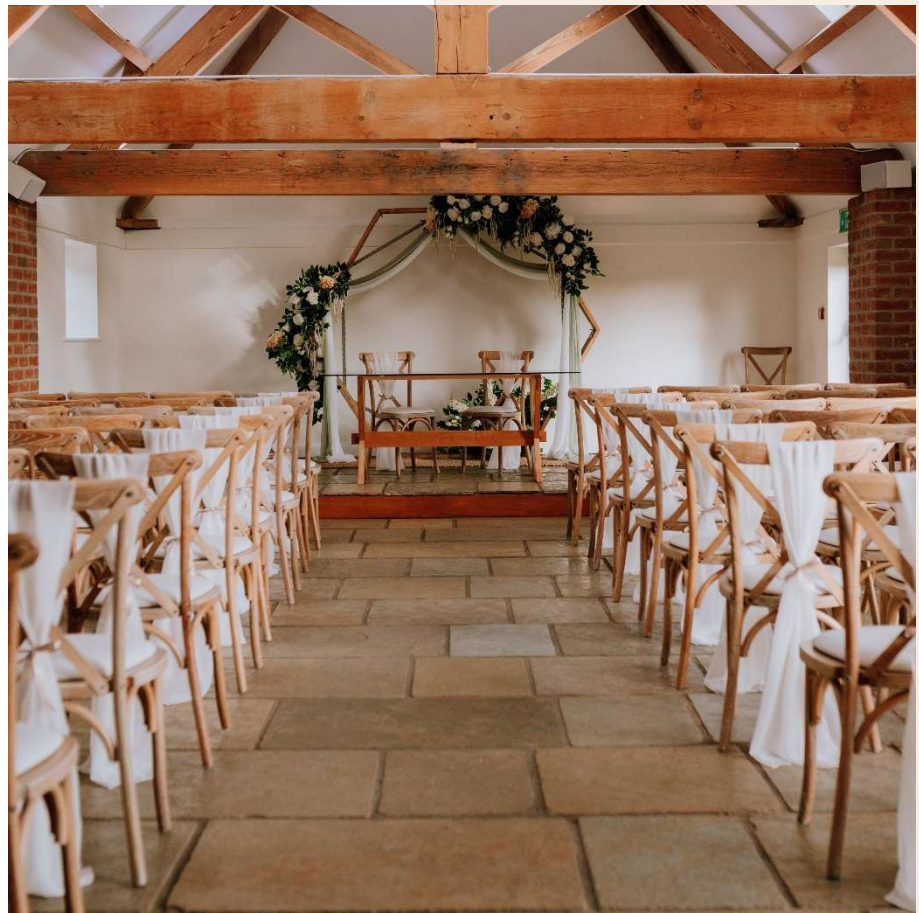

T H E S E C R E T

Bridesmaid

Hanbury Barns

T H E S E C R E T

Bridesmaid

- www.theseecretbridesmaid.com
- steph@theseecretbridesmaid.com
- [@the.secret.bridesmaid](https://www.instagram.com/the.secret.bridesmaid)
- [@theseecretbridesmaiduk](https://www.facebook.com/theseecretbridesmaiduk)
- [@TheSecretBridesmaid](https://www.youtube.com/@TheSecretBridesmaid)